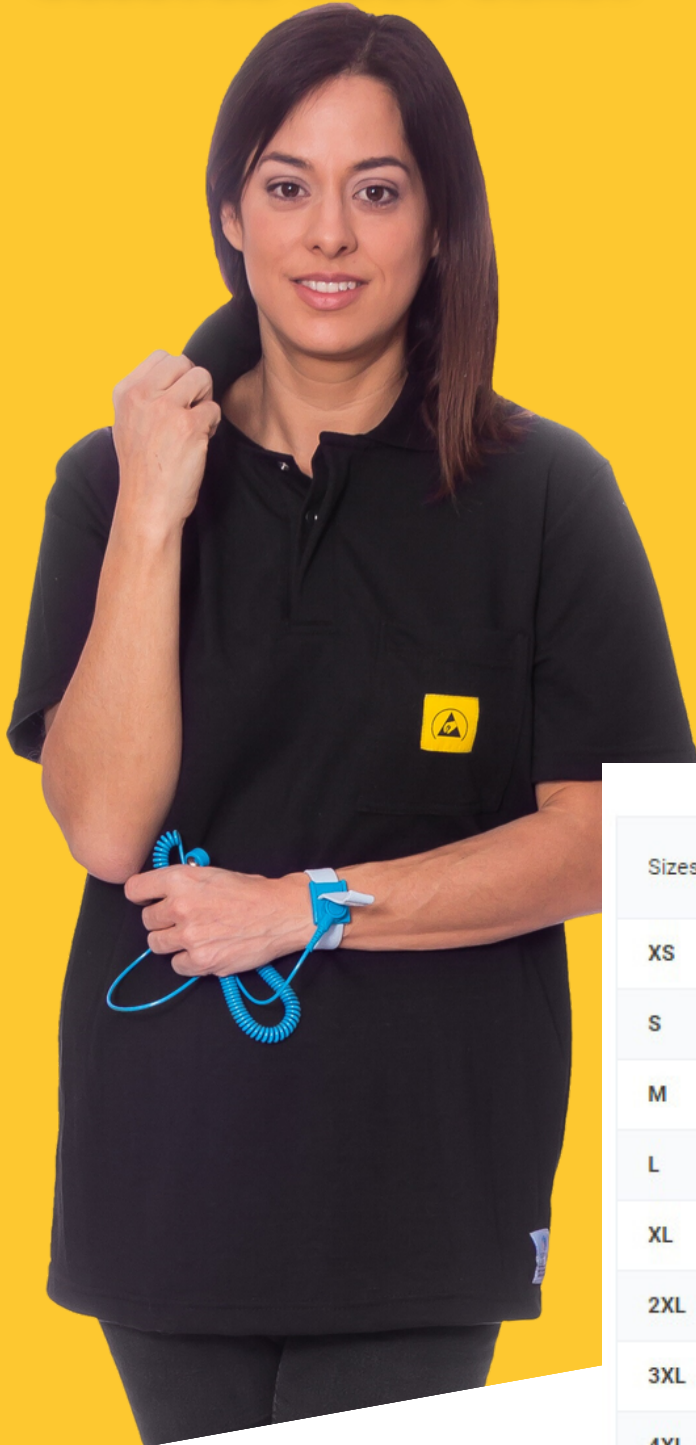

# SOMERSET WORKWEAR

## ESD BLACK SHORT SLEEVED POLO SHIRT

THE 1ST CHOICE FOR WORKWEAR

- ✓ **Unisex design**
- ✓ **Conforms to IEC61340-4-9**
- ✓ **47% Polyester 50% Cotton 3% Carbon**
- ✓ **Material Wgt: 210 g /m2**
- ✓ **ESD logo on left breast**
- ✓ **Black ESD material collar**
- ✓ **Sizes from XS - 5XL**
- ✓ **ESD properties maintained after more than 40 industrial washes**
- ✓ **In-House Embroidery Service**